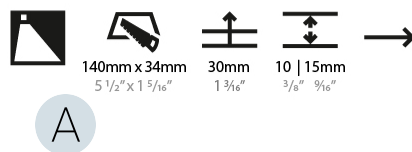

GENERAL

Series: Delight
Subseries: Delight String
Brand: Prolicht
Division: Architectural
Mounting Type: Recessed
Mounting Location: Wall
Subcategory: Step Light

PHYSICAL

Shape: Rectangle
Width (mm): 40
Width (in): 1 9/16
Height (mm): 150
Depth (mm): 26
Height (in): 5 7/8
Depth (in): 1
Ceiling Thickness (mm): 10 / 12 / 15
Ceiling Thickness (in): 3/8 or 1/2 or 9/16
Min. Recessing Depth (mm): 30
Min. Recessing Depth (in): 1 3/16
Light Distribution: Asymmetric
Weight (kg): .21
Weight (lbs): .46
Installation Requirement: 140mm / 5 1/2" x 34mm / 1 5/16"
Fixture Finish: SSR / BKV / CWI / CRY / HAB / UFT / ITA / RUA / FTG / MYG / LOD / PUS / FRO / FUP / KIA / POP / BLS / SPG / MEY / GOH / GUM / CHC / COM / ABZ / JAG / OBR / MOS / ROR
Fixture Material: Aluminum

ELECTRICAL

Lamp Type: LED (Zhaga Standard)
Input Wattage (W): 2.2
Total Output Wattage (W): 2
Dimming: Non-Dimming / Phase Dimming (120Vac only) / 0-10V Dimming
Driver Included: No
Driver Location: Remote
Driver Type: Constant Current - 120 / 277Vac
Driver Class: Class 2
Input Voltage (V): 120 - 277
Constant Current (MA): 700

LED

Number of LEDs: 1
Color Temperature (°K): 2700 / 3000 / 3500 / 4000
Max. Delivered Lumen (lm): 30
CRI: >90 CRI
Lamp Life (hrs): 50000

OPTICAL

RATINGS AND CERTIFICATIONS

Certified By: Certified for North American Standards
IP rating: IP20